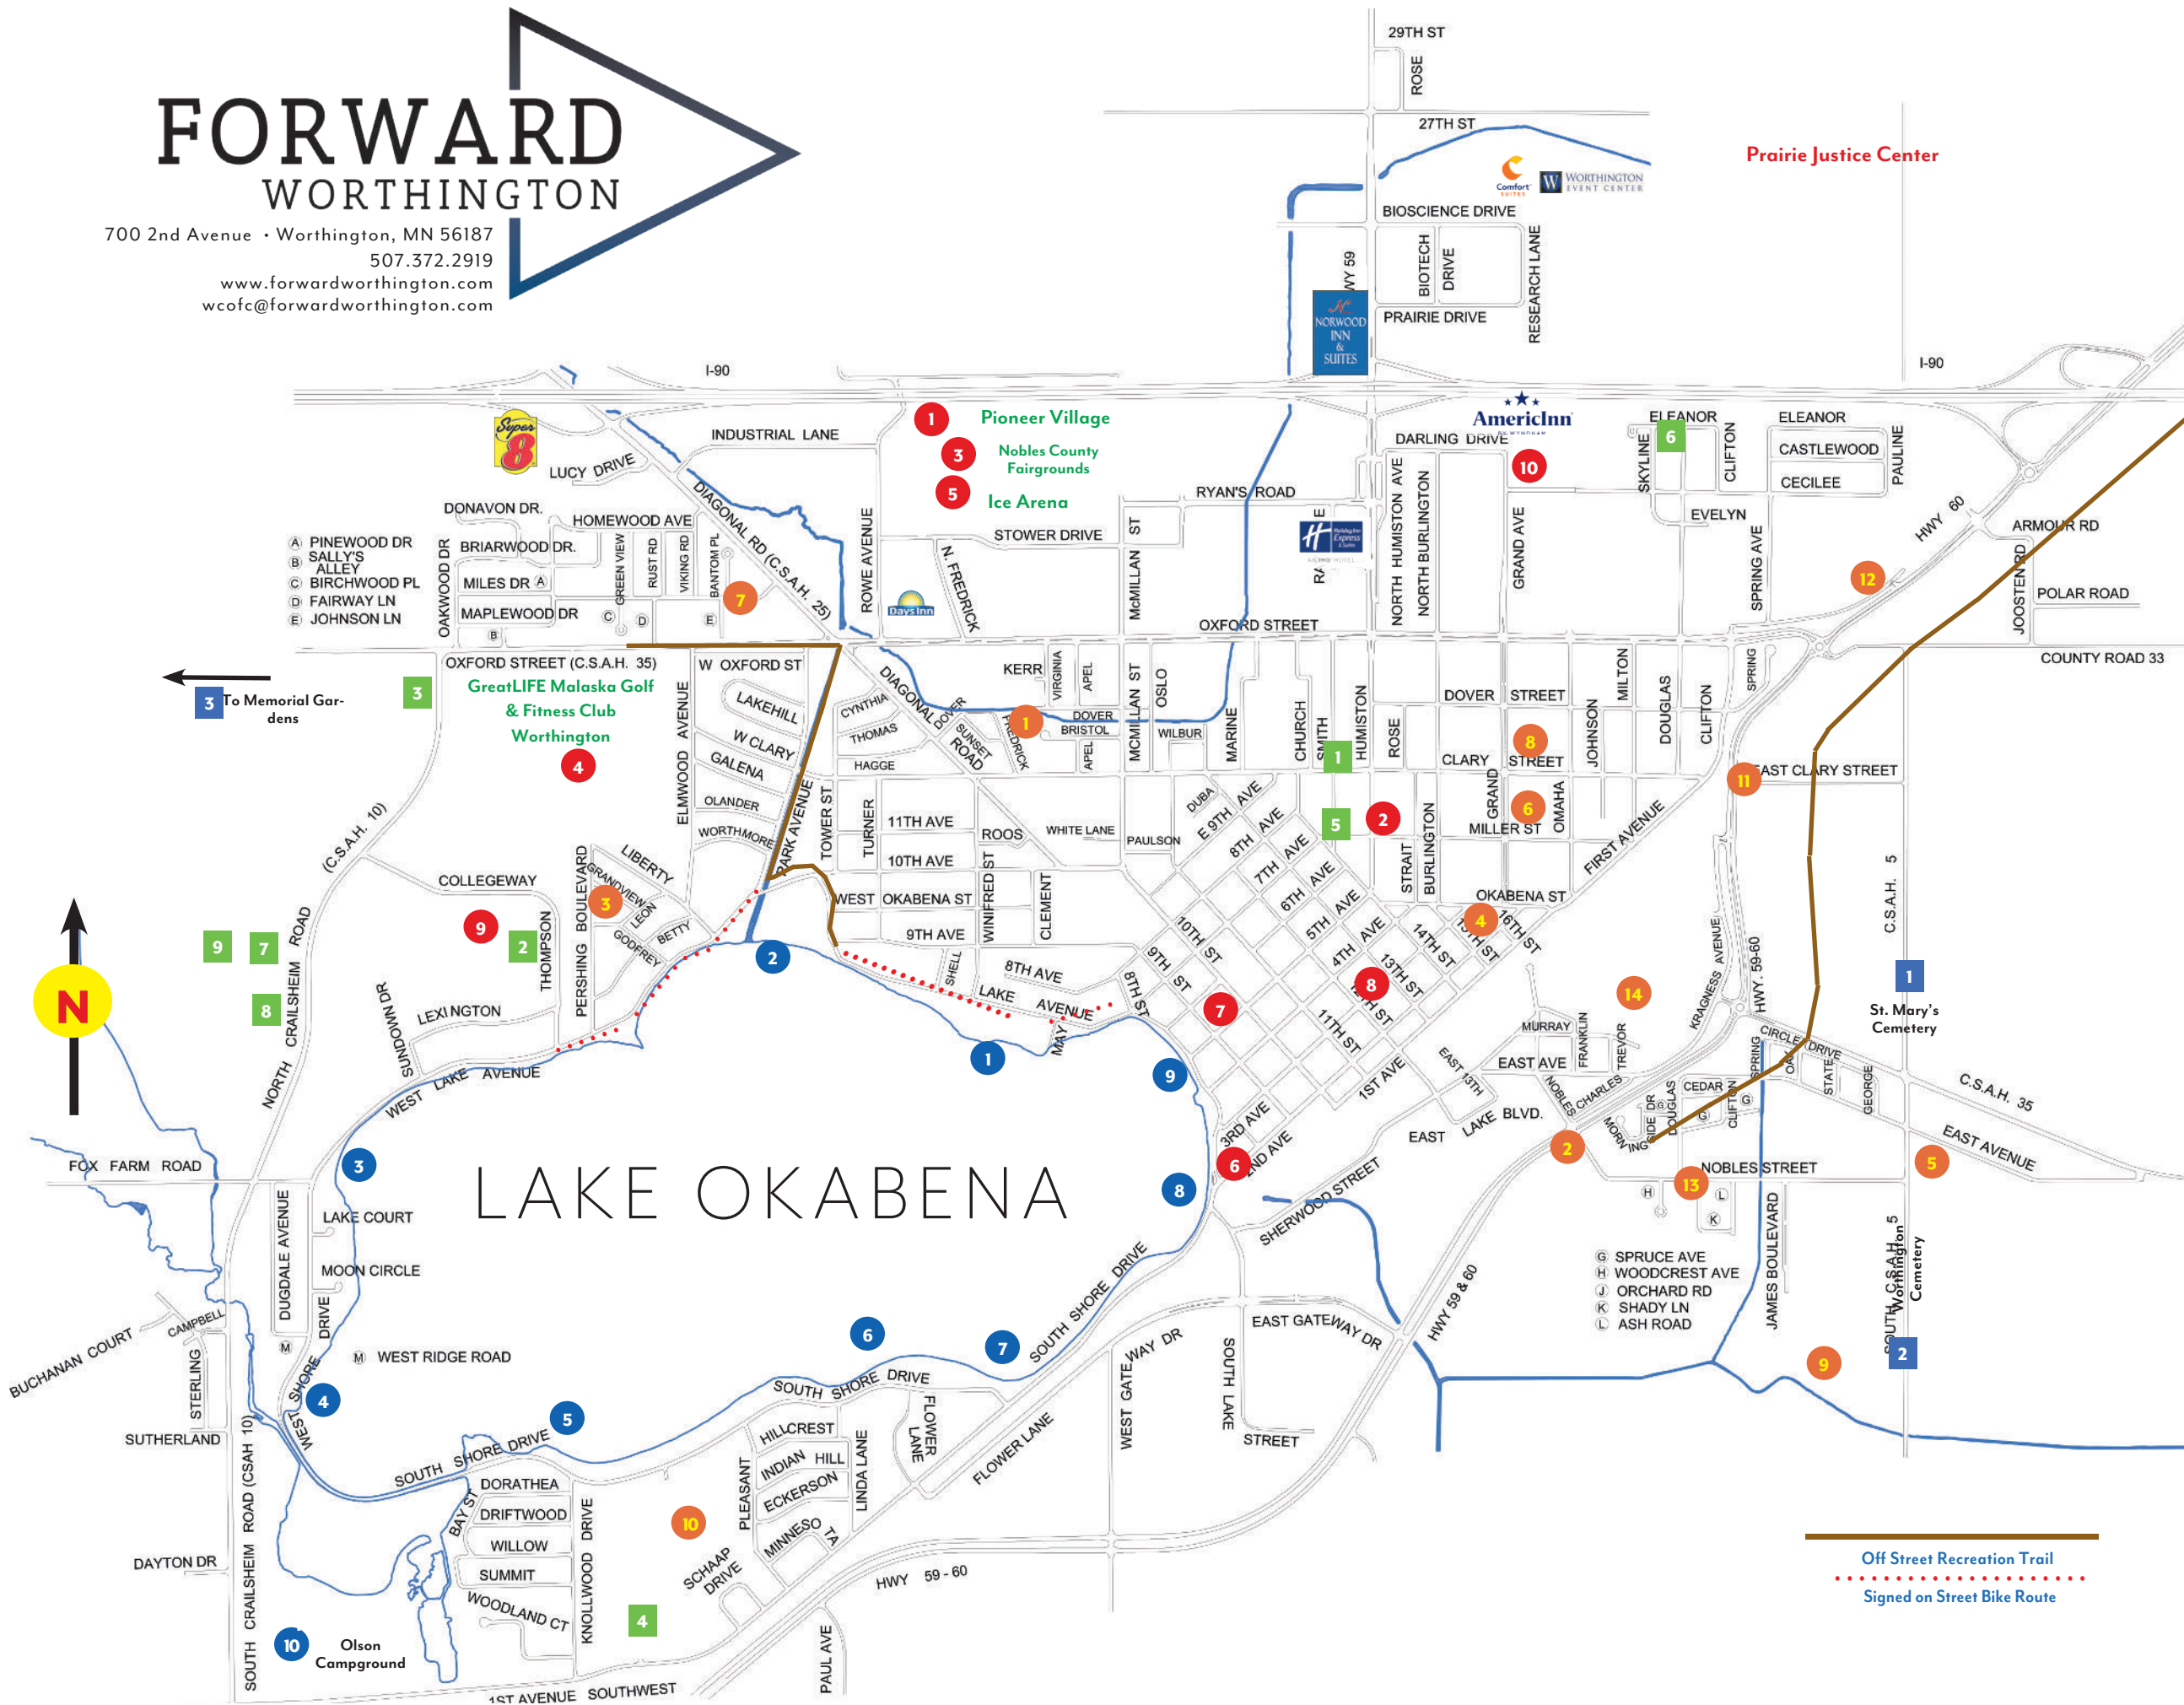

FORWARD WORTHINGTON

700 2nd Avenue • Worthington, MN 56187
507.372.2919
www.forwardworthington.com
wcofc@forwardworthington.com

MAP LEGEND

SCHOOLS

1. High School
2. Minnesota West
3. Middle School
4. Prairie Elementary
5. St. Mary's School
6. Christian School
7. Learning Center
8. Intermediate School
9. Community Education

PLACES OF INTEREST

1. Pioneer Village
2. Memorial Auditorium
3. Nobles County Fairgrounds
4. GreatLIFE Golf & Fitness Worthington
5. Worthington Arena
6. FORWARD Worthington/JBS Fieldhouse
7. Nobles County Historical Museum
8. Historic Dayton House
9. YMCA
10. New Grand Theatre

LAKESIDE PARKS

1. Chautauqua Park
2. Centennial Park
3. Vogt Park
4. Sunset Park
5. Slater Park
6. Freedom Shore Park/ Freedom Veterans' Memorial Park
7. Ludlow Park
8. Ehlers Park
9. Sailboard Beach
10. Olson Park & Campground

CITYWIDE PARKS

1. Bristol Park
2. Buss Field
3. Cherry Point Park
4. Church Park
5. Southside Park
6. Intercity Park
7. Kelly Park
8. Millard-Walker Park
9. Orchard Knoll Park
10. Pleasant Park
11. Vets Park
12. Watland Park
13. Hogan Park
14. Pirtle Park

CEMETERIES

1. St. Mary's Cemetery
2. Worthington Cemetery
3. Memorial Gardens

Trail Symbols:

- Off Street Recreation Trail (dotted line)
- Signed on Street Bike Route (dashed line)